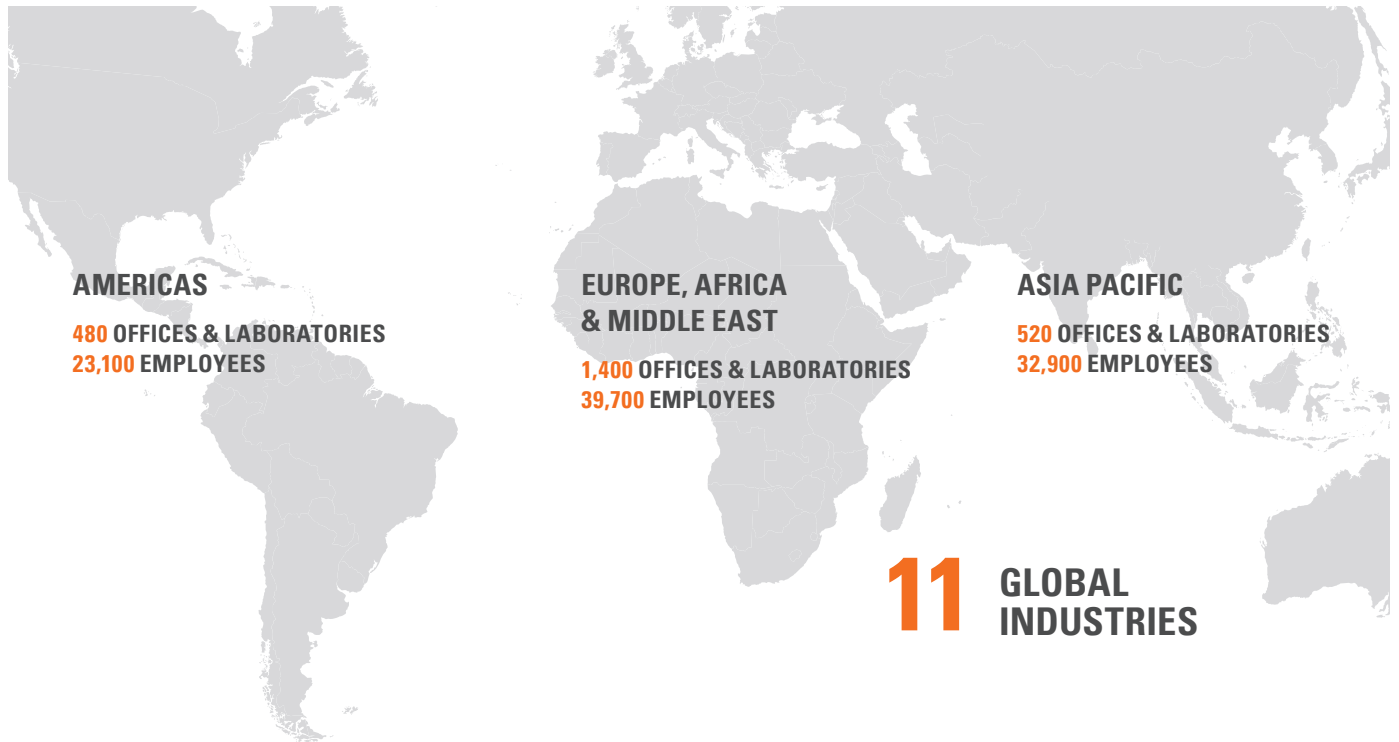

CONTACT US

To request a quote or discuss your testing needs in detail, please call +01 844 730 4175 or email us.transportation@sgs.com.

SGS

SGS GLOBAL & LOCAL

95,000 EMPLOYEES | 2,400 OFFICES & LABORATORIES AROUND THE WORLD